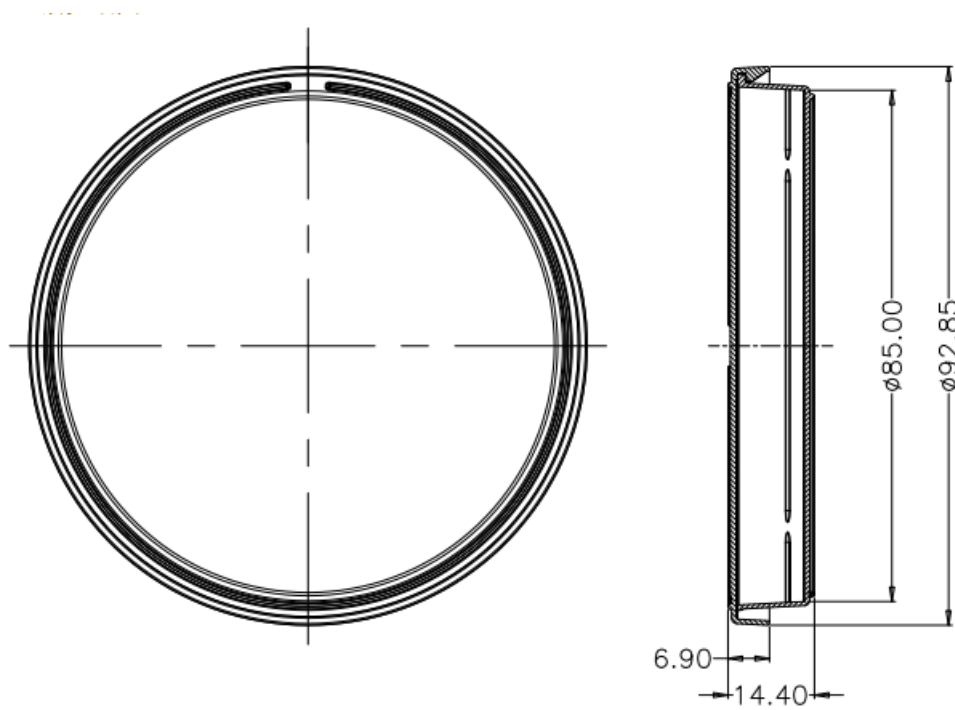

Product Range

Cat. No.	Product Description	/Pack	/Case
752101	90×15 mm Petri Dish with Lock	20	500

Technical Drawing

Product picture

Head Office No. 530, Xida Road, Meicun Industrial Park, Xinwu District, Wuxi, Jiangsu, China
 Tel: +86+ 510-6800 6788 Email: info@nest-wuxi.com
 Online: www.cell-nest.com