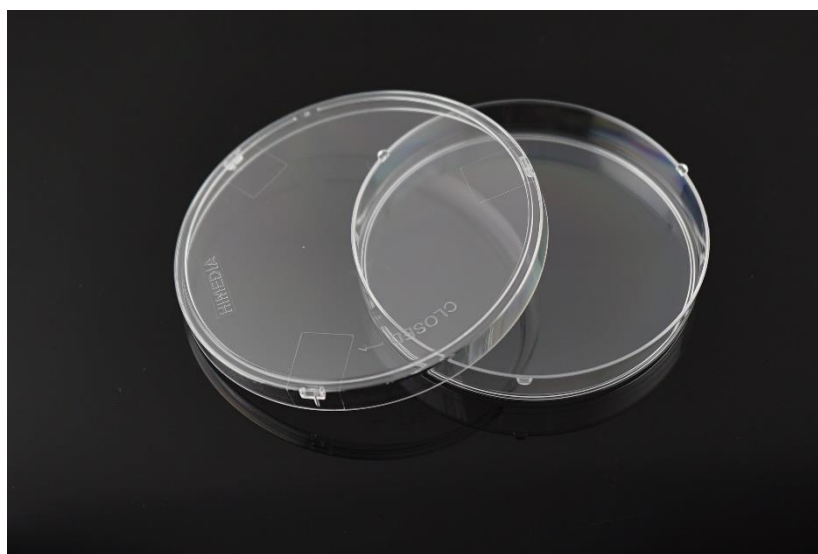

Product Range

Cat. No.	Product Description	/Pack	/Case
752101	90×15 mm Petri Dish with Lock	20	500

Technical Drawing

Product picture

Head Office No. 530, Xida Road, Meicun Industrial Park, Xinwu District, Wuxi, Jiangsu, China
 Tel: +86+ 510-6800 6788 Email: info@nest-wuxi.com
 Online: www.cell-nest.com